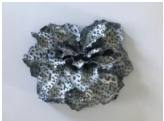

Christopher Adams
Untitled, 2017
Ceramic
8.50h x 7.50w x 3d in
CA234

$ 950.00