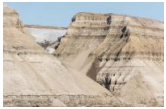

Leonard Sussman
Cliffs, Mössberget, Hinlopenrenna, Svalbard, 2019
Archival digital print on Canson Rag Photographique 310 gsm paper
13.50h x 20w in
edition of 10 + 1 A.P.
LS021

$ 1,050.00