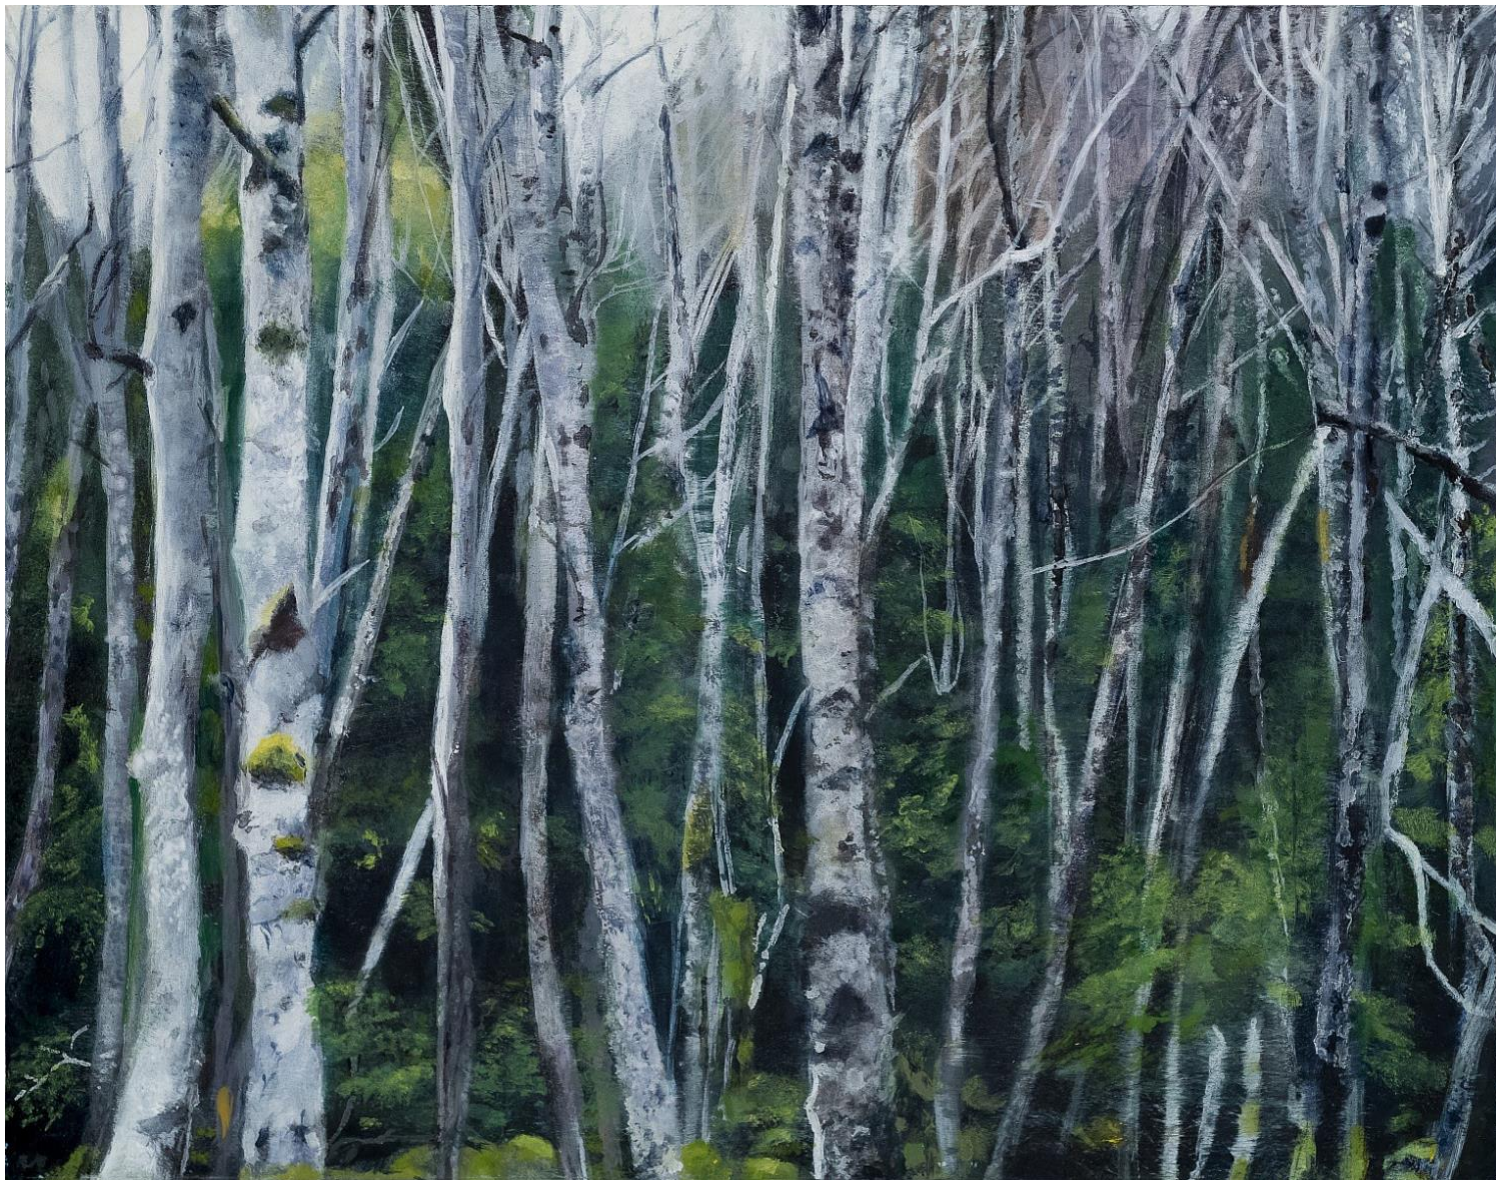

CATALOG - EMMA TAPLEY

Emma Tapley
After Life / Inversion, 2024
Oil on Linen
40h x 60w in
ET026
\$ 18,500.00

Emma Tapley
After Life / Central Park, 2024
Oil on panel
36h x 48w in
ET019
\$ 15,000.00

Emma Tapley
After Life / Amongst The Trees / Inversion / Greenbelt I, 2024
Oil on panel
24h x 30w x 2d in
ET017
\$ 7,500.00

Emma Tapley
After Life / Amongst The Trees / Inversion / Greenbelt III, 2024
oil on dibond
20h x 24w in
ET016
\$ 5,000.00

Emma Tapley
After Life / Amongst The Trees / Inversion / Greenbelt II, 2024
Oil on dibond
20h x 24w in
ET018
\$ 5,000.00

Emma Tapley
Amongst The Trees: Sointula, 2023
Oil on panel
8h x 10w in
ET022
\$ 2,000.00

Emma Tapley
Amongst The Trees II / Sointula BC, 2023
Oil on panel
8h x 10w in
ET023
\$ 2,000.00

Emma Tapley
Amongst The Trees Sag Harbor, 2023
Oil on panel
8h x 10w in
ET025
\$ 2,000.00