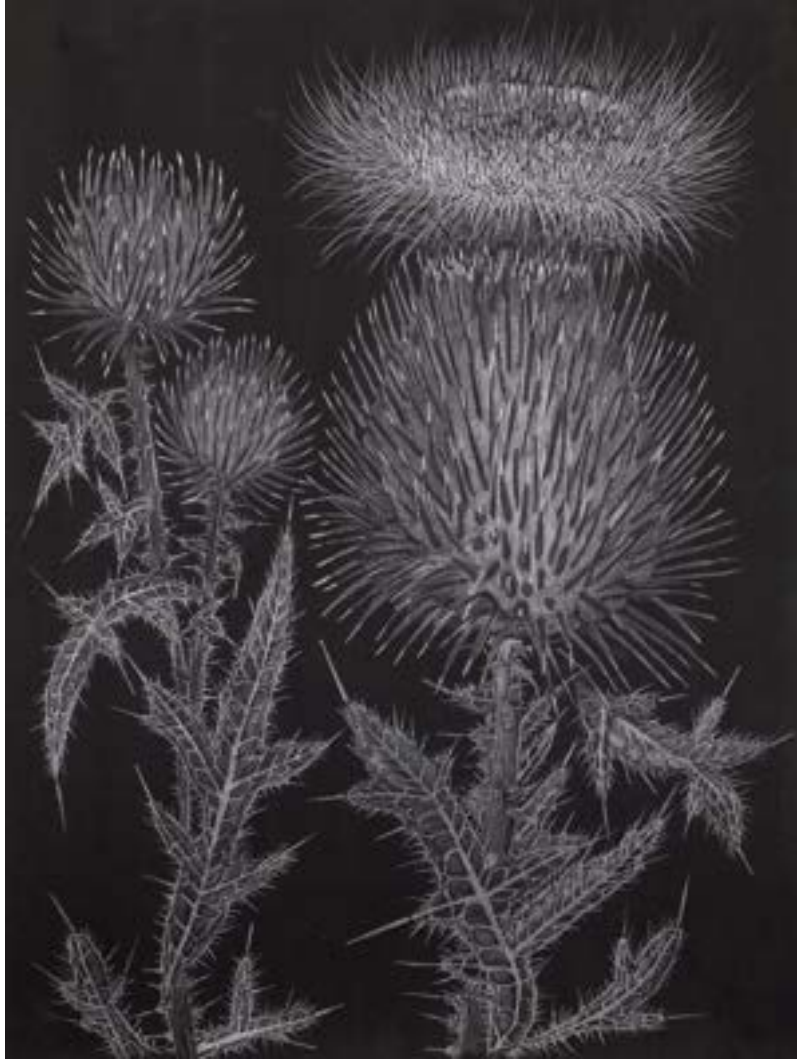

Margot Glass American, b. 1965 New York City
Thistle #4, 2021
Graphite on paper
12.0h x 9.0w in
30.48h x 22.86w cm
(MAG082)

$1,950 - location: Garvey | Simon New York, NY