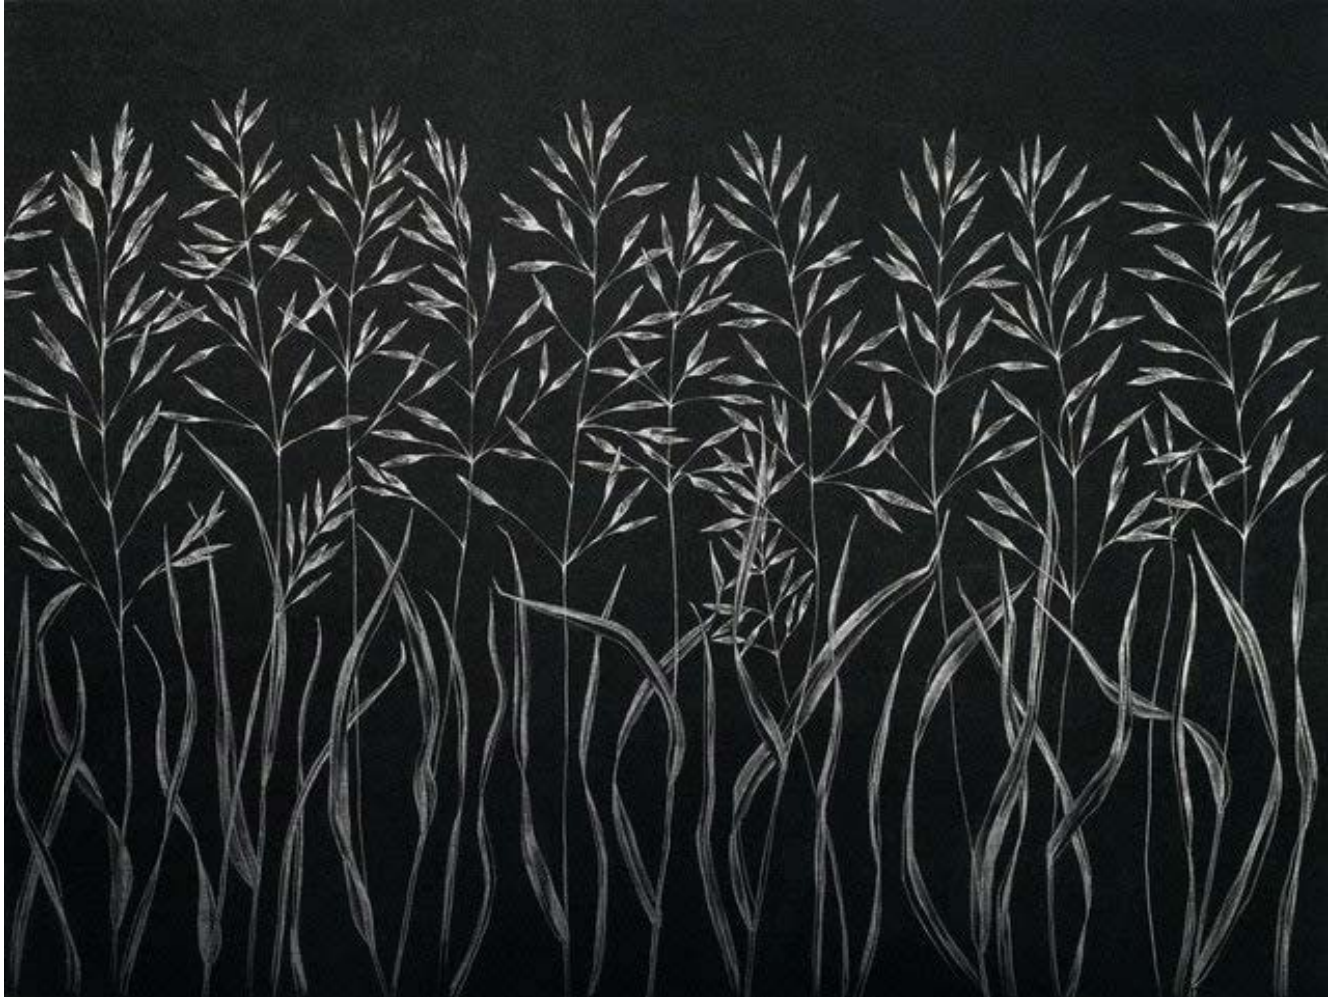

Margot Glass American, b. 1965 New York City
Grasses, 2019

Initialed lower right corner

Graphite on paper

9.0h x 12.0w in

22.86h x 30.48w cm

(MAG034)

$ 1,950.00