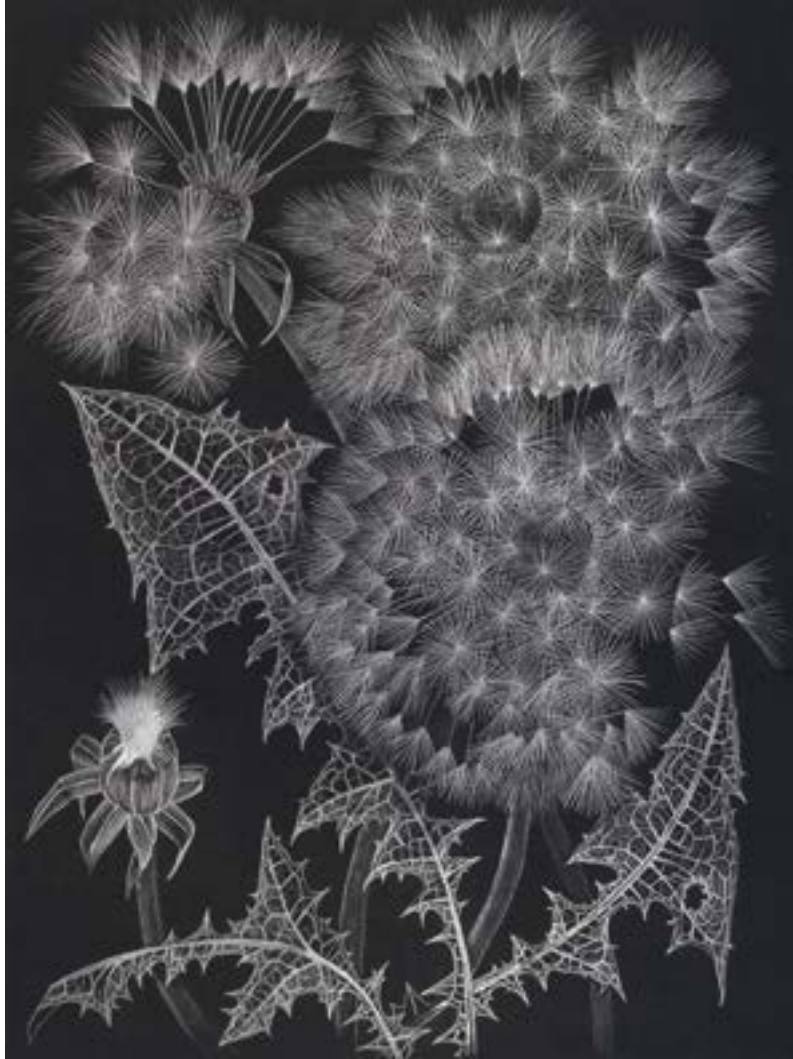

Margot Glass American, b. 1965 New York City
Three Dandelions, 2022
signed lower right and on back
Graphite on paper
12.0h x 9.0w in
30.48h x 22.86w cm
(MAG088)

$1,950 - location: Garvey | Simon New York, NY